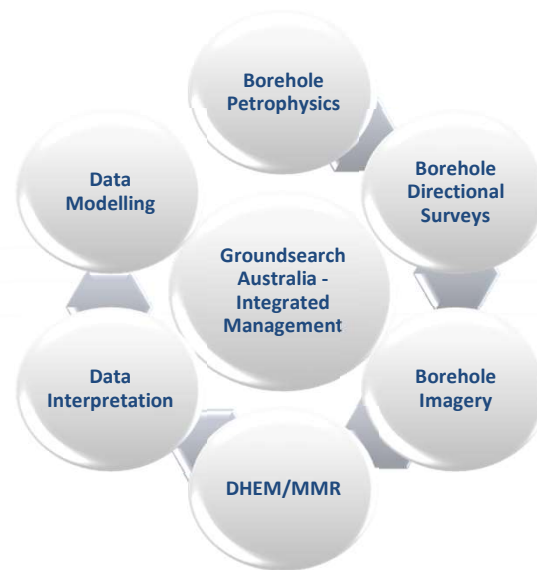

## DHEM/MMR Service Provision

Mitre Geophysics

*Groundsearch Australia in partnership with Australian Geophysical Services and Mitre Geophysics are proud to announce the latest service offering of DHEM/MMR data acquisition, processing and modelling.*

*Utilising the latest technology combined with the most experienced professionals in the field of DHEM and MMR we are able to offer our clients a complete package to ensure data maximisation on exploration projects across NSW.*

*Providing our clients with a comprehensive solution to exploration geophysics from the inception to the completion of a project.*